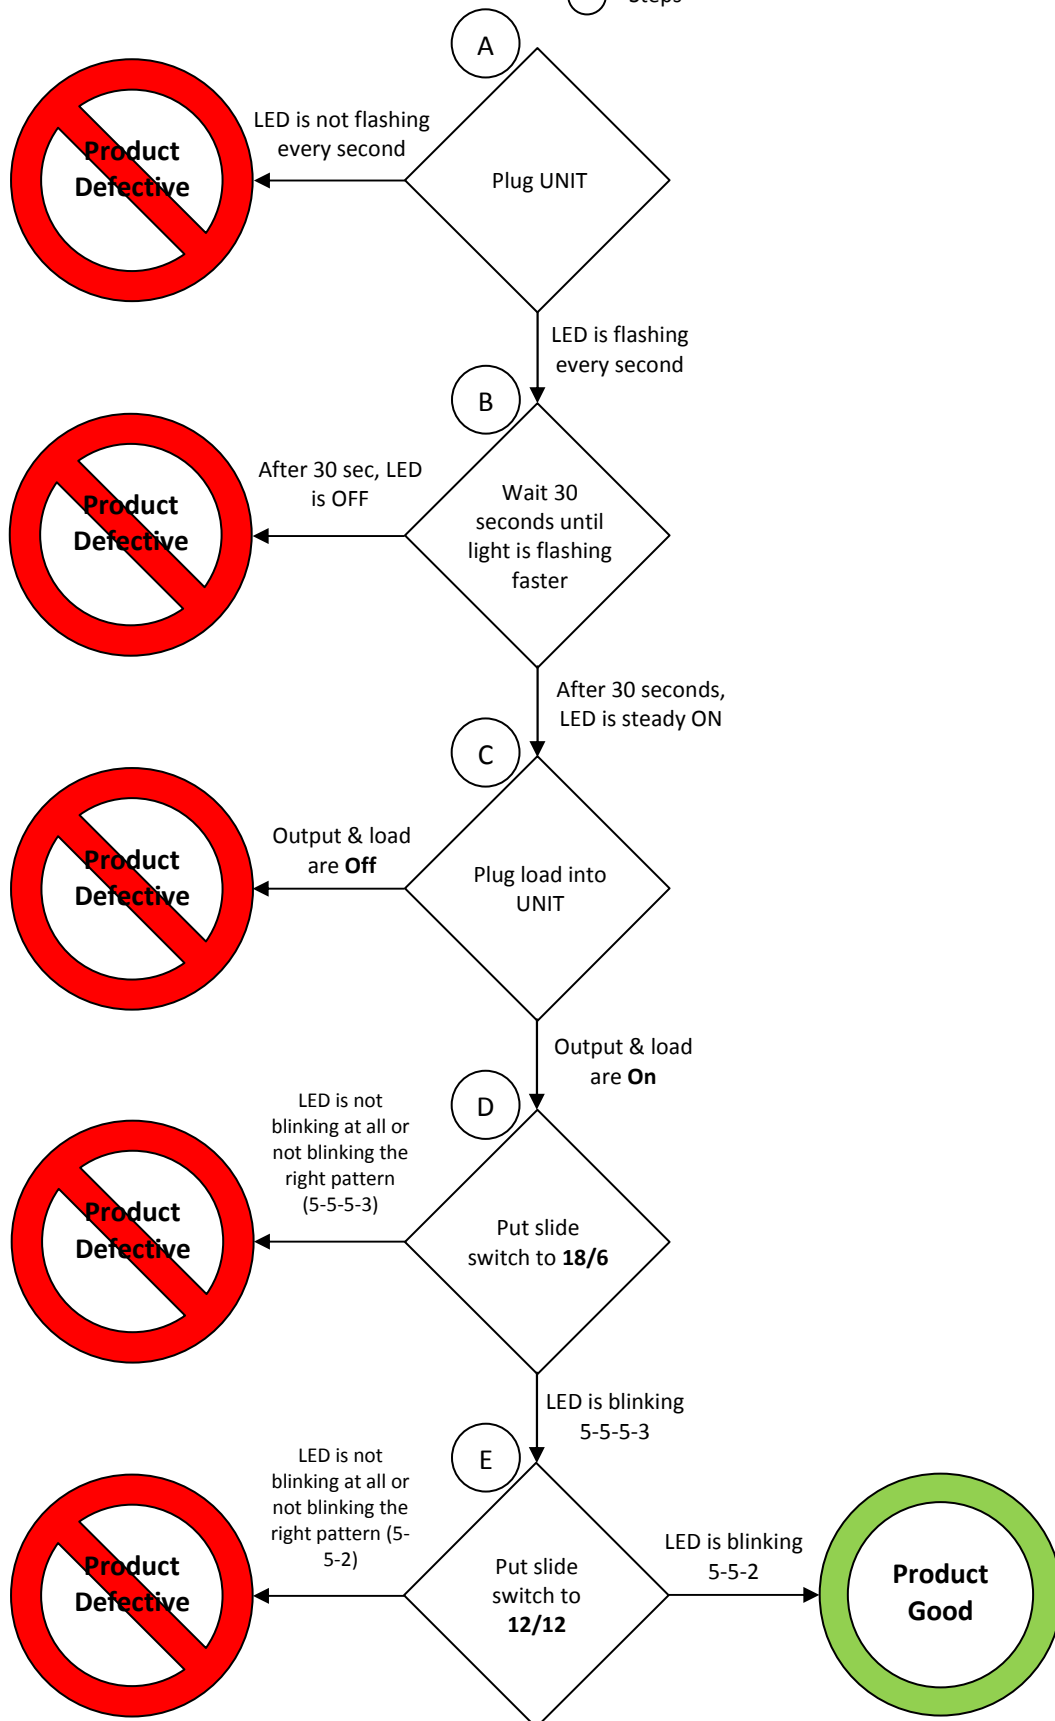

Quick Troubleshooting Chart

Product Model: Garden Controls Light Timer

BEFORE YOU START

- You will need a load to plug into UNIT*
- Put slide switch to "Reset"

○ = Steps

*Before test, check if load is working properly.